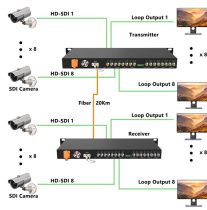

Construction Of One New Improved Latrine And One Incinerator Facilities At Qubi Woreda Of Somali Region. Procurement Of Office Furnitures At Region For Woredas. Construction Of #10 Anaerobic ...

Visitors interested in supplying to Ethiopia government can Register on the site ...