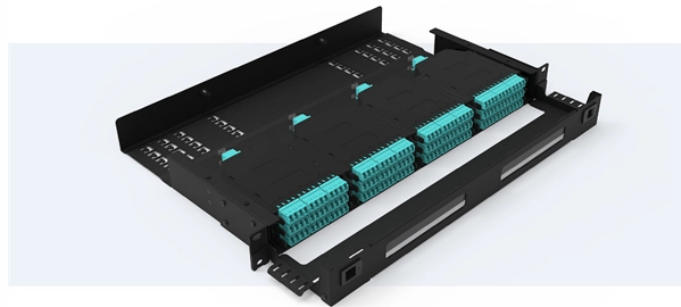

### Pre-Terminated Patch Panel

Standard 19" width

Max 144 fibers in 1U

MPO/Fusion Dual-Purpose

Removable Cable Management Tray

Transparent Front Cover

High-Quality Matte Coated Steel

## Ethiopia Network Patch Panel 12 Core

12-Port LC Fiber Patch Panel - Brand: CISCO,  
Condition: New, Price: 18,000.00 ETB | Engocha

This patch panel is ideal for use with Cat6A shielded cabling, which is specifically designed to eliminate EMI and crosstalk, ensuring peak performance and data integrity.

Easy to Install: Install this 12-port keystone patch panel effortlessly in universal 10" racks, cabinets, or wall mount brackets. It can be used in business, office and home.

Showing all 10 results Quick View

ICC CAT6 Patch Panel, UL Listed & PoE++ Rated Gigabit Applications, Wall Mount 12 Port Network Patch Panel with Rear 110 IDC Terminal Blocks and 89D Wall Mount Bracket, Black

Get Network Access Points in Ethiopia from Kenera. Reliable wireless connectivity solutions for enterprises, schools, and institutions needing secure networks.