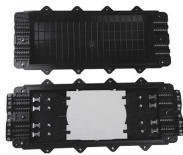

Ethernet and Fiber Optic Panels

Ethernet and Fiber Optic Panels

FS offers FHD® FAPs and FHU™ 1U fiber patch panel with LC, SC, MTP®/MPO connectors in singlemode/multimode fiber to deploy medium for high-density fiber optic network applications.

These high-density fiber patch panels allow a mix-and-match of e2XHD fiber and copper snap-in cassettes - up to 96 LC fibers or 48 copper ports per RU. Cassettes quickly snap in and pull out of ...

Navigate 2026 network architectures with our definitive guide on selecting a fiber optic patch panel. Evaluate trade-offs, standards, and common buyer mistakes.

A fiber patch panel organizes, protects, and simplifies the connectivity of optical fibers in your network. Learn about its types, benefits, installation tips, and best practices to improve ...

Fiber Optic Hardware Corning has a wide variety of hardware solutions to choose from to fit your cabling needs. Choose from racks, panels, modules, splice trays, ethernet fiber switches and other ...

Designed to simplify installation and improve experience, Legrand Fiber enclosures are ideal solutions for fiber networks in your data centers and building networks.

Explore CommScope fiber termination panels, including precabled fiber panels and fiber patch panels, including precabled fiber patch panels and fiber distribution panels. Efficiently manage your network ...