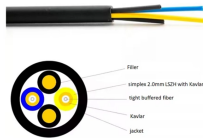

Learn how to choose the right fiber optic patch panel for your network. Compare features, connector types, and Amerifiber's reliable, USA-made options.