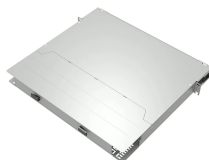

Find trusted explosion proof power distribution device exporters with ATEX, IECEX, and IP66 certifications. Get custom solutions for hazardous areas. Click to explore verified suppliers and ...

Atex control stations, explosion protected control units and distribution boxes made stainless steel maritime grade AISI 316L or AISI 304L. Atex Delvalle provides a custom build facility for Hazardous ...