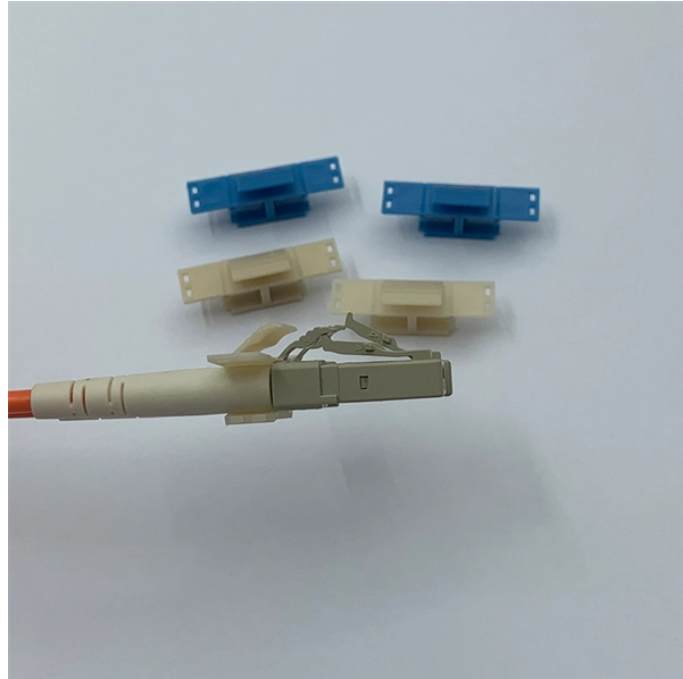

## Equipment used for laying optical cables includes

## Equipment used for laying optical cables includes

Some of the common tools include aerial storage for cables; telescoping poles; fiber heat shrink tube; brackets; blocks; cable saddles; fiber suspension cl cable rings, horizontal fiber ...

Planar lightwave circuit (PLC) splitters are the most common type, used extensively in fiber-to-the-home (FTTH) networks to distribute a single optical signal from a provider's central office ...

Installation may require special equipment like pullers or plows, and even trailers to carry giant spools of cable. Undersea applications require special cable-laying ships. OSP cables are generally loose ...