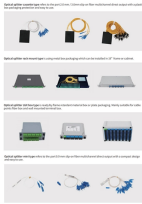

Equipment Types in Distribution Boxes

Equipment Types in Distribution Boxes

Understand distribution boxes (DB boxes) in 5 minutes. Learn about types, components, functions, and uses. Find the perfect DB box for your needs.

In this guide, we'll break down the 12 main types of distribution boxes in a way that's easy to understand. We'll chat about what each one does, where it shines, and then dive into how to choose the perfect ...

This ultimate guide explains what a distribution box does, its internal components, common types, real-world applications, and how to select the right DB Box for your project.

This guide explores control panels, electrical boxes, breaker panels, bus bars, junction boxes, and custom enclosures to help you understand their sizes, types, and common applications.

A commonly used distribution box contains doorbells, earth leakage devices, timers, or contact breakers. However, the distribution boxes have several sizes and designs suitable for ...

The correct choice and installation of distribution boxes are crucial for electrical safety, efficiency, and reliability. This guide provides an exhaustive overview of the different types of distribution boxes, ...