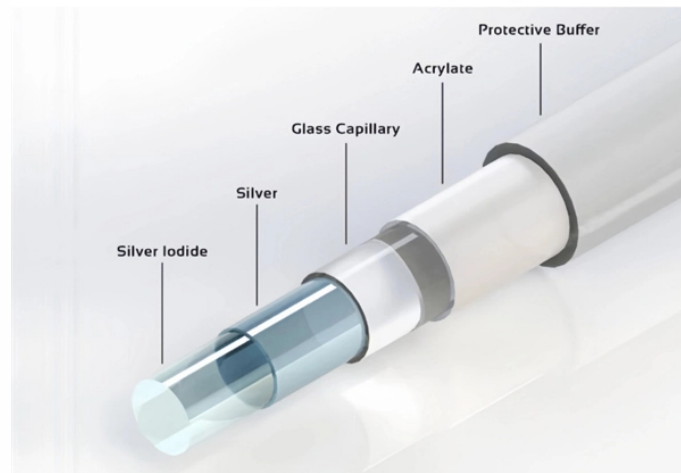

Equal-connection cable trays

Equal-connection cable trays

Cable Tray and Cord Reels Precision engineered. Constructed from high-quality welded steel wire, Cablofil® Wire Mesh Cable Tray is the result of decades of research and over 94,000 miles of ...

The straight sections and fittings feature perforations along the side rail to allow you to quickly and easily alter the system. Plus, add-rung-kits allow you to add rung at any location along the length of the tray ...

Hubbell's NEXTFRAME® Ladder Tray is the effective and widely used cable runway that supports and delivers bundles of cable between cabinets, racks, and closets, along walls, and suspended from ...

Our wind certification report provides you with list of acceptable B-Line series cable tray supports, fittings and covers based off of the environmental conditions, cable loading, and type of cable tray in your ...

Our aluminum, I-beam ladder cable trays feature 3-inch tangents and are using connectable with our fittings and accessories. Aluminum ladder cable trays benefit from being lightweight and resistant to ...