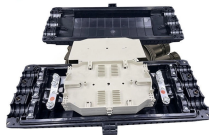

APsystems microinverters are intelligent, innovative, and the best-selling multi-module microinverters in the world. Founded in Silicon Valley in 2010, APsystems encompasses 6 global business units ...