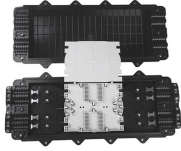

Enterprise Routers with Fiber Optic Interfaces

Enterprise Routers with Fiber Optic Interfaces

Faster replacement and priority support, covered for 5 years. Protection powered by Proofpoint's security experts and 1,000s of threat signatures with real-time updates. Billed Annually. Desktop 10G ...