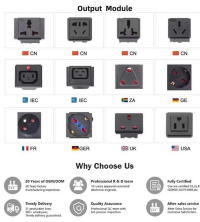

Energy-efficient PoE switch

Energy-efficient PoE switch

Manage PoE prioritization, PoE power limit per port, PoE scheduling and more for advanced control over all PoE-powered devices. 15 ports provide Gigabit Ethernet connectivity to your devices and 1 SFP ...