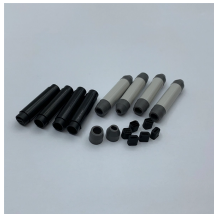

Emergency power distribution box direct sales price

Emergency power distribution box direct sales price

Temporary power distribution boxes and carts serve as hubs to connect electrical loads and have multiple outlets to distribute power. Also called power spider boxes, they provide temporary power for ...

PDB Power Distribution Box with Battery Adapter (For Milwaukee, Dewalt, Ryobi, Makita, Ridgid, and Hercules) \$235.00 USD 4 interest-free installments, or from \$21.21/mo with View sample plans

Circuit breakers housed in the breaker board cut the power to a circuit when an electrical short occurs or when a device on the circuit pulls too much power. We have all the options you need to find breaker ...

1 KVA Portable Power Distribution Spiderbox - 230V to 24V 1-Phase - (2) 332R6W Outlets, 10" 12/3 SOOW Cord w/ 316P6W Plug, Powder Coated Steel, NEMA 3R \$12495.08

Browse power distribution boxes with circuit breaker protection and multiple outlet configurations. Shop durable solutions for construction and emergency use.

When reliable power is required, the Trystar Power Distribution Panel (100-400A) keeps the operation moving. From construction sites to disaster recovery efforts, it ensures your crew can work without ...