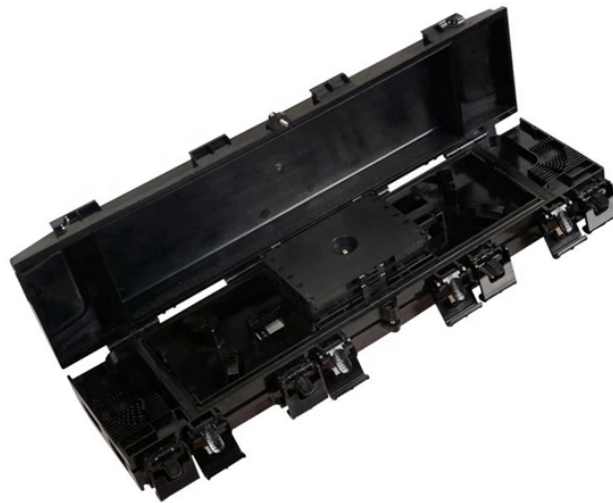

Electrical wiring tool cabinet

Electrical wiring tool cabinet

When it comes to Tool Cabinets, Chests & Carts, you can count on Grainger. Supplies and solutions for every industry, plus easy ordering, fast delivery and 24/7 customer support.

Many electrical tools tend to be smaller in size, but these tools need special storage to keep them safe and sound. Our units have a combination of both skinny and deep drawers to fit everything ...

Get free shipping on qualified Power Strip Tool Chests products or Buy Online Pick Up in Store today in the Garage Department.

Whether you need hanging rails for larger items, a tool storage rack that adds shelves for storage, a leather tool bag or a tool belt suspender, we've got you covered.

It also includes a Magnetic Power Strip with 6 outlets and dual USB inputs to conveniently recharge batteries and electronics, a flip-up door for convenient access to tools stored inside, and an internal ...

VEVOR Metal Tool Box, 8.6-inch, Portable Metal Tool Box with 5 Drawers, Small Tool Chest with EVA Liners and PP Feet Pads, Heavy-Duty Steel With Ball Bearing Opening and Powder Coated Finish, Red

Engineered for the serious DIYer and suburban homeowner, this all-in-one ensemble combines heavy-duty rolling tool cabinets with secure lockable wall cabinets to conquer tool clutter.