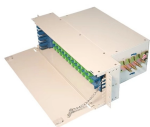

Introducing our IP67-rated Steel Electrical Distribution Box - a robust, lockable junction box crafted from corrosion-resistant carbon steel to withstand rain, dust, UV, and harsh outdoor elements.

Rand PV specializes in rust resistant electrical distribution NEMA 4X distribution boxes. Combiner boxes save labor and material costs through wire reductions while enhancing overcurrent and overvoltage ...