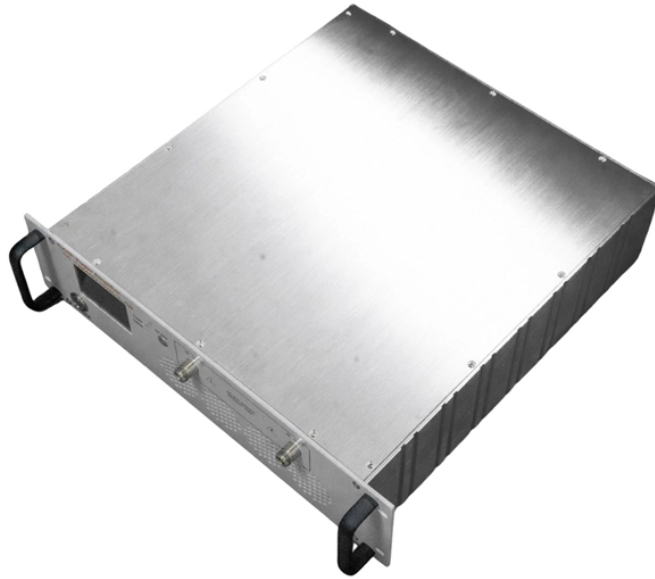

Electrical distribution box rust

Electrical distribution box rust

Imagine a residential building where a rusted distribution box causes a power outage during peak summer—tenants swelter in the heat, appliances malfunction, and the developer faces ...

Introducing our IP67-rated Steel Electrical Distribution Box - a robust, lockable junction box crafted from corrosion-resistant carbon steel to withstand rain, dust, UV, and harsh outdoor elements.

Rand PV specializes in rust resistant electrical distribution NEMA 4X distribution boxes. Combiner boxes save labor and material costs through wire reductions while enhancing overcurrent and overvoltage ...