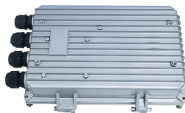

Introducing our IP67-rated Steel Electrical Distribution Box - a robust, lockable junction box crafted from corrosion-resistant carbon steel to withstand rain, dust, UV, and harsh outdoor elements.

Rand PV specializes in rust resistant electrical distribution NEMA 4X distribution boxes. Combiner boxes save labor and material costs through wire reductions while enhancing overcurrent and overvoltage ...