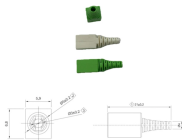

Protect your masonry wall electrical connections with Centaur Installation's durable electrical boxes. Reliable and secure solutions. Shop now!