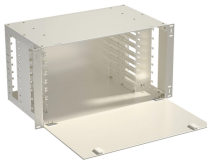

Electrical distribution box on masonry

Electrical distribution box on masonry

Most boxes are available with clamps for sheathed non-metallic cable or armored cable. Avoid costly rework — New Steel City adjustable mud rings are a quick and economical way to ensure that stud ...

Masonry Boxes for Brick and Block Wall Electrical Installs fit panels and facility projects. Review specs and application notes for your build.

Masonry Box, 1-Gang, Non-Gangable, Welded, Metallic. Depth: 3-1/2". Side Knockouts: (8) 1/2" & 3/4" Concentric KOs. Bottom Knockouts: (2) 1/2" & 3/4" Concentric KOs. Cubic Inches: 22.5".

Shop durable Masonry Boxes for concrete and brick electrical installations. Single-gang, multi-gang, and NEC-compliant options available now.

Protect your masonry wall electrical connections with Centaur Installation's durable electrical boxes. Reliable and secure solutions. Shop now!

Masonry boxes accommodate and safeguard power as well as data outlets from the irregular cut openings of the masonry walls. They support flush installation of electronic devices in masonry ...

When it comes to installing a masonry electrical box, it is crucial to follow a comprehensive guide to ensure a successful installation process.