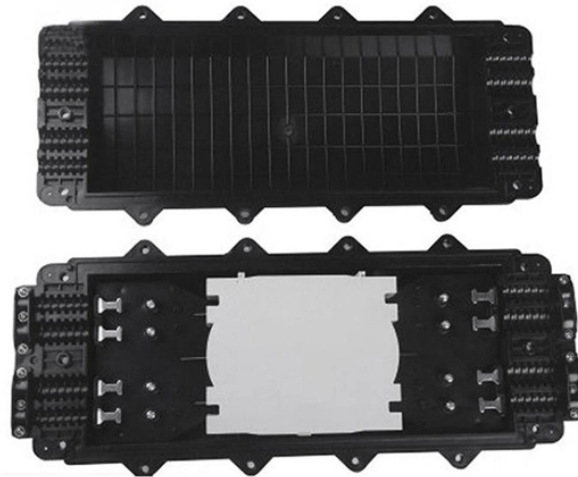

Electrical diagram of cable trays in factory building

Electrical diagram of cable trays in factory building

These designs provide a detailed representation of the cable tray system, including dimensions, materials, and configurations. They serve as a blueprint for engineers and electricians, ...

Cable tray is considered to be a system. It must provide continuous support for cables, and the electrical continuity of the cable tray system must be maintained.

Download Snake Tray drawings detailing our innovative cable trays, cable management, and power distribution solutions. We sweat the details!

Discover expert tips for Electrical Draftsmen to design effective cable tray layouts in industrial facilities.

Explore the essentials of cable tray layout and section design in electrical systems, ensuring optimal cable management and support.

Hubbell's NEXTFRAME® Ladder Tray is the effective and widely used cable runway that supports and delivers bundles of cable between cabinets, racks, and closets, along walls, and suspended from ...

These DWG files provide a full range of electrical system installation details, including cable tray supports, power outlets, isolator switch configurations, fuel tank arrangements, fire alarm installation, ...