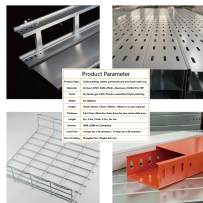

These stainless steel wire mesh cable trays suspend cables and ensure that your important wires and cables are safely organized and out of your way. The design of these cable baskets allows for floor ...

This guide covers the cable tray types and their appropriate applications, the fill rules for each configuration, ampacity derating requirements, separation of power and signal cables, and the ...