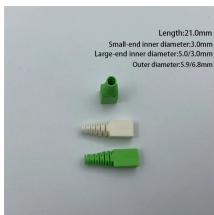

Eaton's B-Line series large enclosure solutions
Ideal for a variety of applications, such as drives, motor controls, electrical devices, instrumentation, and other power distribution equipment.