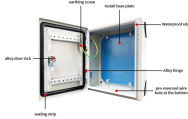

Electrical Distribution Box Three-Dimensional Support

Electrical Distribution Box Three-Dimensional Support

Below is an archive of online CAD drawings from our manufacturers. Click on the manufacturer to access their database of CAD drawings. CAD drawings give engineers the ability to produce ...

The CAD files and renderings posted to this website are created, uploaded and managed by third-party community members. This content and associated text is in no way sponsored by or ...

Temporary power distribution boxes and carts serve as hubs to connect electrical loads and have multiple outlets to distribute power. Also called power spider boxes, they provide temporary power for ...

From floor-mount to wall-mount box supports, we offer a variety of options to mount just one or up to 5 boxes. Find out how to save on installation time.

High-performing, reliable product solutions that transmit data, power and signal in cars, planes, power grids, appliances, electro...

The power distribution box can be mounted onto the 19" profiles exactly where the customer desires. Benefit: This box allows the electrical switches to be segregated from the other components installed ...