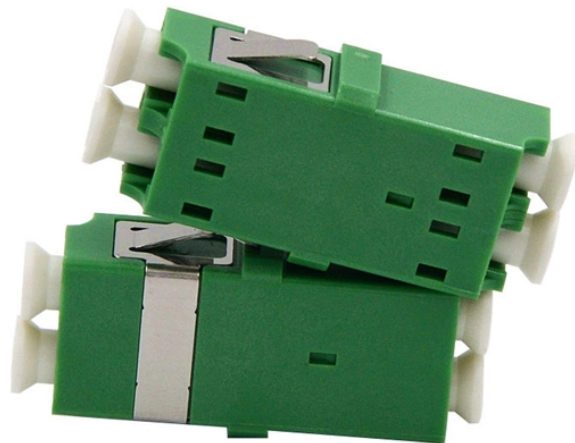

Electrical Cabinet and Cable Tray Factory