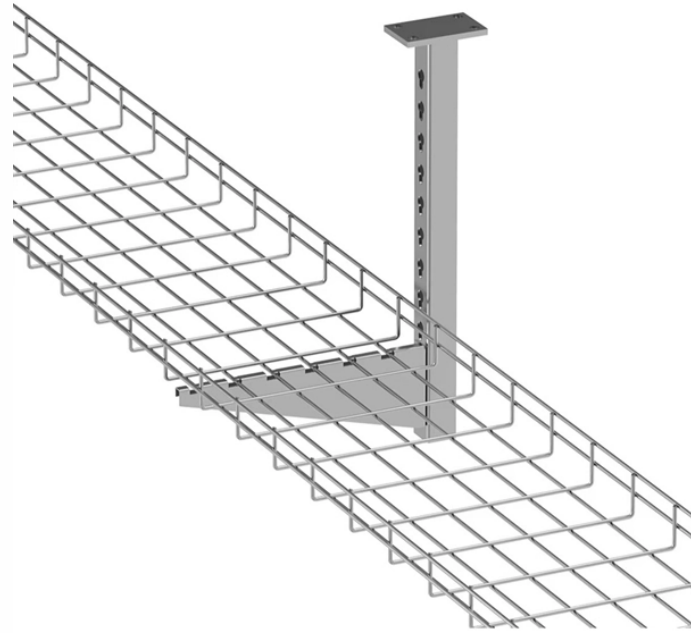

Electrical Box Wiring Connection Method

Electrical Box Wiring Connection Method

Whether you're looking for new electrical work or wiring repair, the electrician should offer you a free estimate.

Read real reviews and see ratings for Corona, CA electricians for free! This list will help you pick the right electricians in Corona, CA.

I will walk you through 4 different ways to bring wire into a metal box so you can apply these new skills on your next DIY electrical projects.

BBB Directory of Electrical Contractors near Corona, CA. Your guide to trusted BBB Ratings, customer reviews and BBB Accredited businesses.

Here's how to run wire into an electrical box safely and securely. The first step in running wire through an electrical box is to mount the box to a wall or ceiling. This is best done with a drill ...