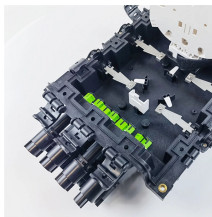

Designed to protect and cover gate valve system lines. Easy to access meter through lid. Designed with slots on each side for easy install over pipe line. Unit consists of valve box with figure (8) hole, lid and ...

VINCER's electric actuated gate valve for precise control. Engineered for reliability and efficiency in industrial applications. Get quote now!

AVK offers a wide range of valve accessories comprising extension spindles for easy access to operation of valves installed below ground, a comprehensive range of surface boxes, handwheels, ...

Gate valves are used across a wide range of applications. They come in multiple sizes and configurations for use in general service on water, oil, or compressed gas. Specialized models are ...

Custom-built enclosures are available for Orenco Distributing Valve Assemblies. Call Orenco for details. Orenco® Distributing Valve Assemblies are used to dose filtered effluent to multiple-zone pressure ...