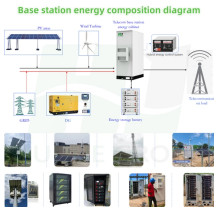

Shop for Electrical Boxes in Breakers, Distributors, and Load Centers. Buy products such as Hyper Tough PVC One-gang Box Receptacle Switch/Outlet Electrical Box TD35071Z, 4.25 in X 2.75 in X ...