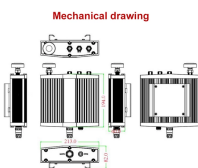

It is used when a hob and oven are not installed as a combined appliance. The kitchen connection box serves as a power distributor for separately installed kitchen appliances, in order to supply them with ...