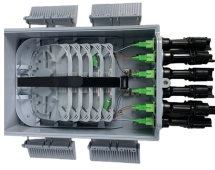

Designed for use in backbone cabling, campus site cabling, outdoor ducts or direct burial cabling applications Designed with a gel filled loose tube construction to ensure protection against moisture ...

Contact Us

For more information, pricing, or custom network solutions, please contact us:

Website: <https://hashherbcafe.co.za>

Email: hello@hashherbcafe.co.za

Phone: +27 63 814 7295

Address: 15 Galaxy Road, Linbro Business Park, Johannesburg, 2065, South Africa

This document is for informational purposes only. Specifications subject to change without notice.