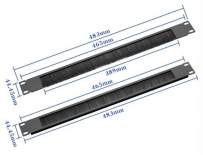

## El Salvador Imported SMA Connectors

We can deliver the MiZOELEC 18 Type SMA Connector Kit RF Coax Connectivity Set 90° RP-SMA Adapter Plug and Jack Straight Goldplated Brass FPV Antennas Radio for Baofeng Yaesu IP ...