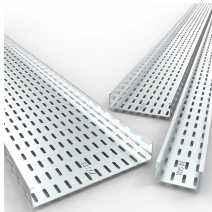

Premium Line 48 ports wall mount fiber optic box is used for the direct termination of fibers. The rear section accommodates cable entry and protects against taking out the cables.