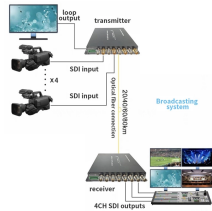

Fibra Óptica Internacional (FOINTER) es una empresa salvadoreña que nace en el año 2005, pionera en la distribución de fibra óptica en El Salvador, con el fin de proveer la mejor solución y asesoría en ...