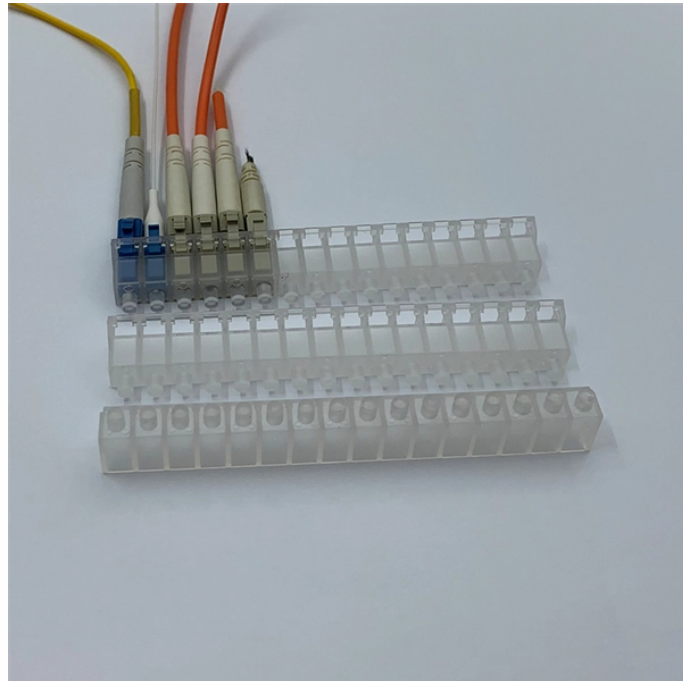

### Overview

Pacific SDGI es una empresa ecuatoriana dedicada a la fabricación y comercialización de cables de fibra óptica. It's the first optical fiber cable factory in Ecuador with the largest production capacity in the Andean states. Located in the Duran canton of the Guayas Province, at Km 9. It has the latest. Latamfiberhome Cable C. As an Ecuadorian company with international standards, we deliver world-class fiber optic solutions while understanding the unique needs of. According to the Xinhua News Agency reported from Ecuador Holding Telconet fiberhome telecommunication with China Latamfiberhome cable production plant has been built in Ecuador Guayas province, held a groundbreaking ceremony in the South, it is Ecuador's first cable-manufacturing plant, is also.

Under the plan, the fiber-optic cable plant will achieve full capacity operations in 2019, when annual production capacity will reach 1 million core km. Currently, Ecuador will cost 15 million dollars a year ...