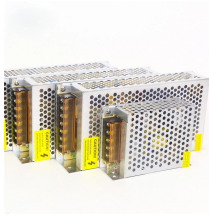

With our manufacturing expertise, we have even gained recognition as one of the reputed Cable Tray Manufacturers in Ecuador. Supported by skilled professionals, we are capable of manufacture ...

Heavy duty cable trays and cable ladders are manufactured from pre-galvanized, electro-galvanized, or hot-dipped galvanized sheet metal, designed to meet ideal environmental working conditions for ...

ECTRAY offers a full range of cable trays, covering various types including standard, heavy-duty, aluminum alloy, and marine.

We offer Cable Tray in Ecuador in different specifications at competitive market prices. Our range is customized and passes stringent quality tests, before reaching the market.