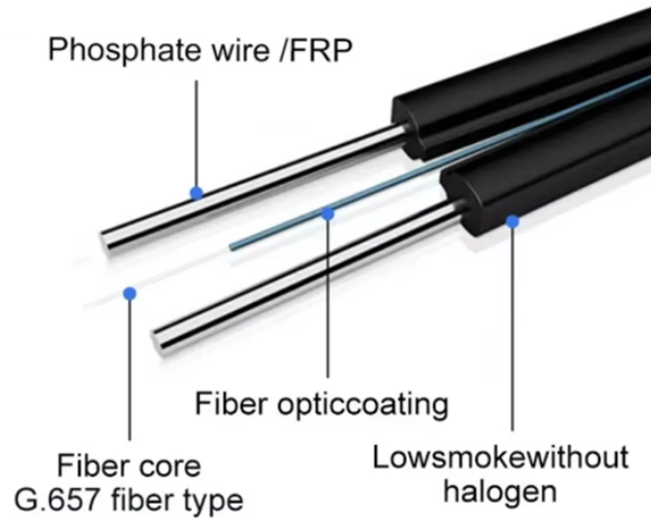

Ecuadorian Outdoor Cable Tray Company