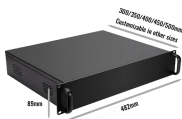

Eurostrut is the specialist in innovative and reliable cable support systems and solutions. With a wide range, including cable trays, cable ladders, protective tubes and associated accessories, we offer ...