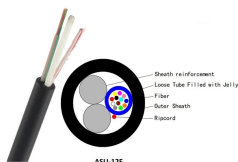

Login to Eastern Online Banking Please enter your username below to access your online banking account.