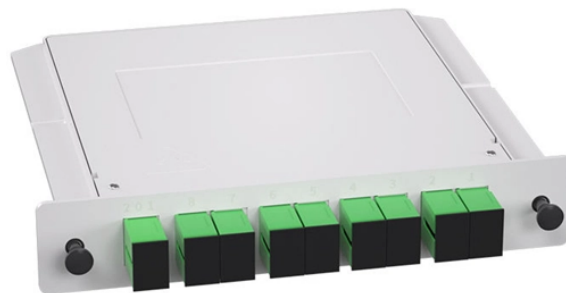

Eastern European Electricity Meter Distribution Box Model

Overview

Add professional realism to your projects with this detailed 1:64 3D model set of multiple electrical distribution boxes. Electrical-box 3D models ready to view and download for free. Call us on +44 (0)1282 677 910 Leading suppliers of electric power distro boxes for venues and events worldwide built to order Bespoke distros If you can think of it we can build it. All available for. Discover all CAD files of the "Electrical Box" category from Supplier-Certified Catalogs □ SOLIDWORKS, Inventor, Creo, CATIA, Solid Edge, autoCAD, Revit and many more CAD software but also as STEP, STL, IGES, STL, DWG, DXF and more neutral CAD formats. High Level of Detail: Each box is carefully modeled with. Revit Families & BIM Objects Of Electricity iFree Download! Here you will be able to access essential components such as electrical panels, switches, luminaires, cables and more, all carefully designed to integrate seamlessly into your BIM models. Optimize your projects with our high-quality tools. Split core Current transformer 200A / 5A Inner diameter for coils are 21 X 32 mm. Fits our three-phase electricity meter SDM630 MCT V2 and the single-phase meters SDM120D CTM and CTMB. Exterior dimensions: Width 87 X Height 105 X Depth 32 mm1 piece (Buy 3 pieces for a three-phase electricity.

Our Metalbox range of flush-mounted distribution boxes is made of thermoplastic material with stainless steel frame and door, IP40 protection rating, IK07 impact protection, GWT650°C for conventional wall ...