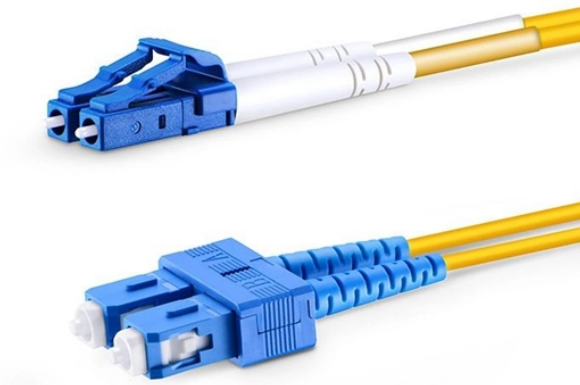

### Overview

Berikut ini Daftar Harga Kabel Tray yang tersedia di lakuaja. 2 Underfloor Trunking 3 Compartment. Active 20 x 10mm PVC Casing w/tape Total of 180pcs. 8) c/w Earth Link & Joint Plate -Grey. Ega 300mm Cable Tray c/w Trunking Earth Link & Joint. A Cable Tray is a type of structural system that comprises a series of interconnected metal or non-metallic trays that help support and organize electrical cables and wires. It is mostly used in industrial, commercial, and residential settings to help optimize the space and create an organized and. The Cable Trunking: Bridge is what we commonly see in some basements or in supermarkets, it is our equipment for placing cables and wires, in fact, the function of cable bridge is similar to that of cable trough, but the space and occasion used by the two are different, the cable trough is. Find here Cable Tray Support, Cable Tray Stand Off Brackets wholesalers & distributors in India. Get contact details & address of companies engaged in wholesale trade & distribution of Cable Tray Support, Cable Tray Stand Off Brackets, Cable Tray Bracket across India. Typically constructed from durable metals such as steel, aluminium, or stainless steel, cable trays offer a robust and efficient solution for routing.

A Cable Tray, Ladder and Trunking Supplier in Singapore. Cable Tray and Ladder, Cable Trunking, Wire mesh Basket Tray - Comply to IEC 61537 and NEMA VE-1 and SS249.

Ega 300mm Cable Tray -Dark Green Ega 300mm Cable Tray c/w Trunking Earth Link & Joint Plate-Dark Green.. S\$12.00 lght 10 sets available

A Cable Tray is a type of structural system that comprises a series of interconnected metal or non-metallic trays that help support and organize electrical cables and wires.

Price List Cable Tray 2024 - Free download as PDF File (.pdf), Text File (.txt) or view presentation slides online.