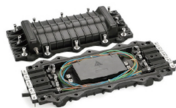

## East Africa Photovoltaic AC Junction Box

Suntree 18-way enclosure/ Combiner box ip...  
Suntree 12-way enclosure/ Combiner box ip...  
Suntree 9-way enclosure/ Combiner box ip...  
Suntree 1000V MC4 Connectors (Male & ...

A combiner box for solar panels works similarly to  
an electrical junction box. Proper, prompt  
installation and wiring are essential, specifically,  
right after removing the solar panel frames.

Equip your solar panels with weatherproof junction  
boxes featuring lightning arresters and circuit  
breakers for enhanced safety and performance.

Solar Accessories- Solar connectors MC4, Anderson plugs, PV cable, Battery cable, MCB's, Isolators, Fuses, Combiner boxes.

High-performance PV junction box designed for maximum efficiency, durability, and seamless solar panel integration.