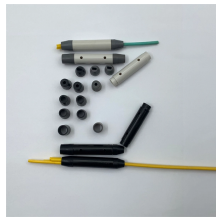

Distribution and storage made easy. Directly from the manufacturer. The eco-friendly and sustainable solution for your logistics. The company TBA Plastic Packaging is a dynamic, manufacturing and ...