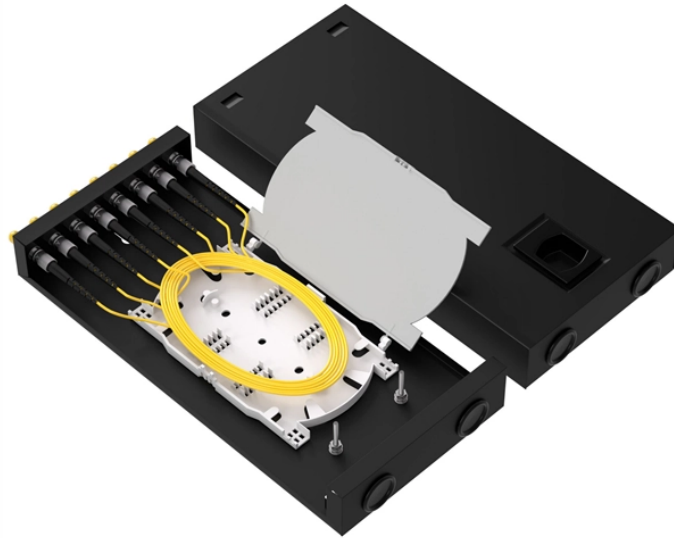

## EPS distribution box dimensions retail

## EPS distribution box dimensions retail

	<p>Our isothermal tidal boxes made from recyclable expanded polystyrene (EPS), in our Knauf Circular® line, offer an ideal solution for transporting perishable products.</p>
	<p>These moulded EPS inserts and boxes are lightweight, stackable, and tailored to fit standard bottle sizes—making them a smart choice for wineries, online retailers, and gift packaging.</p>
	<p>Distributor and custom manufacturer of expanded polystyrene (EPS) packaging such as foam corners, edge protectors, and insulated shipping containers.</p>
	<p>Brand : EPS Model : EM-3 45 ways Size : 400*610*120mm DB Series : Suitable to fit RCD, Isolator, Switch fuse or MCB as main switch DBM Series : Suitable to fit MCCB as main switch. Fitted with ...</p>
	<p>Offering 53 ways in a 4-row configuration, this distribution board provides ample space for circuit breakers, residual current devices (RCDs), and other protection devices, ensuring efficient ...</p>

Our EPS boxes are used daily across industries—from pharma to foodservice and logistics. With a broad assortment and practical combinations with cooling elements, we always provide the right ...

EPS (expanded polystyrene) is a closed-cell, resilient, lightweight, rigid cellular plastic material produced in a range of densities between 10 kg/m<sup>3</sup> and 35 kg/m<sup>3</sup>.

The complete solutions, thermo boxes and cooling elements are used for shipping temperature-sensitive pharmaceutical and biotech products.

All External dimensions include lid. Sizes for guidance only.