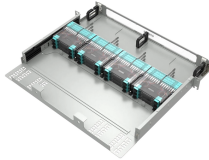

These sensors use fiber optic technology to measure various parameters such as temperature, strain, pressure, acceleration or displacement. The sensors are fully optical and do not require...