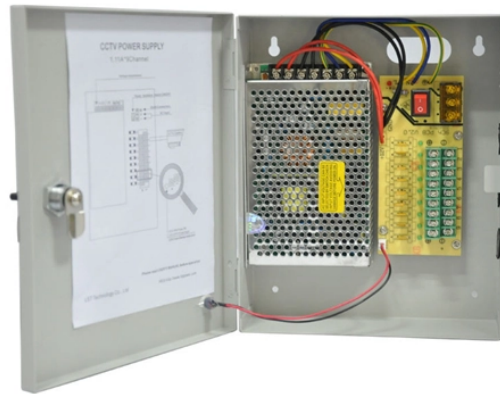

Dutch optical transceiver module