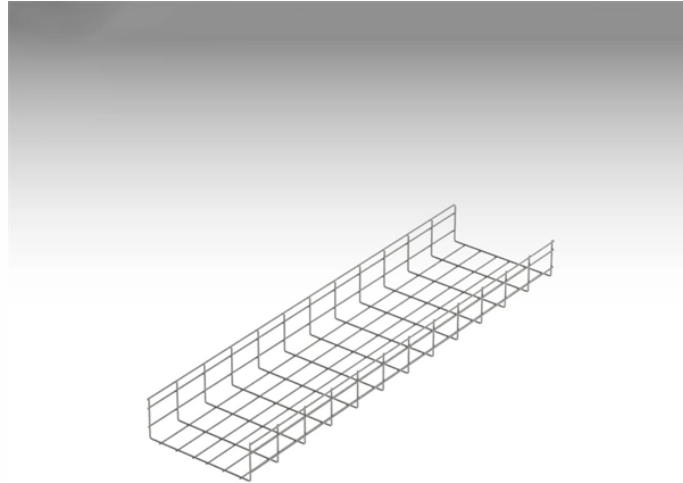

## Dutch Straight-through Cable Tray

Grid Cable for  
marine and offshore  
applications

## Dutch Straight-through Cable Tray

From heavy power cable pathways on oil drilling platforms to data center cabling, explore Cablofil® Wire Mesh Cable Tray that's strong yet easy to install.

These fittings help in maintaining support of the cable tray system. Shop Graybar's collection of cable tray and fittings to find exactly what works for your job.

Our aluminum, I-beam ladder cable trays feature 3-inch tangents and are using connectable with our fittings and accessories. Aluminum ladder cable trays benefit from being lightweight and resistant to ...