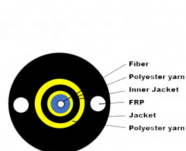

This product is suitable for special applications such as waterproofing, dustproofing, and corrosion resistance. It has an IP66 protection rating, is UV-resistant, and has a glow-wire temperature ...