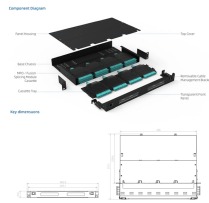

## Dubai-made industrial switch system

Aikah Industrial Establishment, a sister concern of Al Baha, offers a wide range of assembled LV switchgear. It has a state of the art assembling facility in Al Quoz, off Sheikh Zayed Road in Dubai. ...