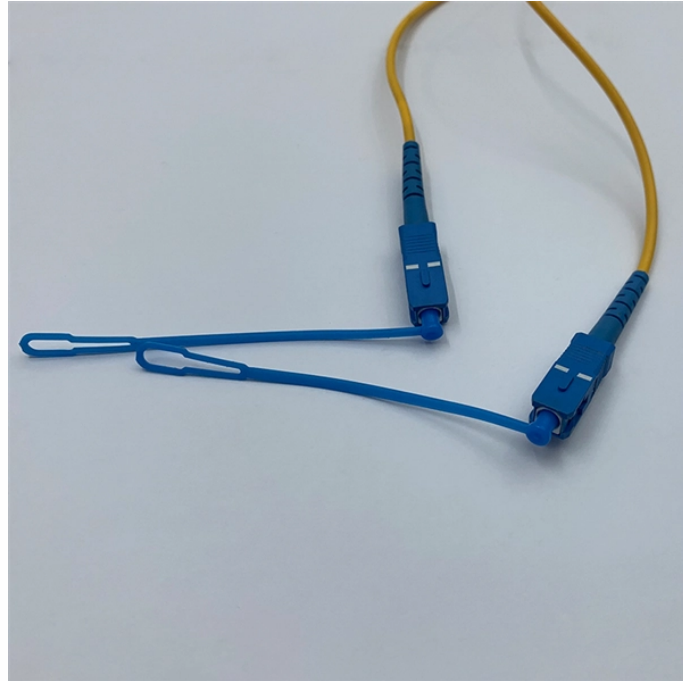

Dubai cable tray wholesale in stock