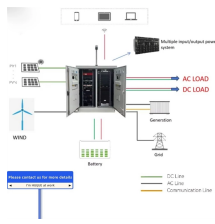

In a building or industrial facility, a cable tray is a structural system created to hold and arrange different kinds of electrical cables and wires. It is made up of a network of connected metallic or non-metallic ...