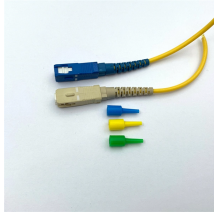

These boxes are robustly constructed to withstand explosive gases and dust, providing reliable performance in the petrochemical and pharmaceutical manufacturing sectors.

Warom Explosion Proof Distribution Boxes Manufacturer & Supplier offers secure, high-performance solutions for industrial automation and electrical control systems.