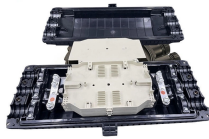

Dual power distribution box for wind turbines

Dual power distribution box for wind turbines

Missouri Wind and Solar busbar combiner box for multiple wind turbine or solar panel connections. Contains two 4 inch busbars with lugs on each - holds up to #2 AWG wire.

If you are looking to increase your recharge capacity via wind, The Nature's Generator Dual Wind Turbine Controller Box allows you to daisy-chain two Nature's Generator Wind Turbines to increase ...

Boost your energy recharge with the Nature's Generator dual wind turbine controller box. This device lets you connect two Nature's Generator Wind Turbines in series, effectively doubling your hourly ...

This sleek controller box allows you to easily integrate a second wind turbine into your Nature's Generator system, enhancing your ability to capture and store renewable energy.

It is used for overload and short circuit protection of DC power distribution system facilities and electrical equipment, and can be widely used in PV electric power, post and telecommunications, ...