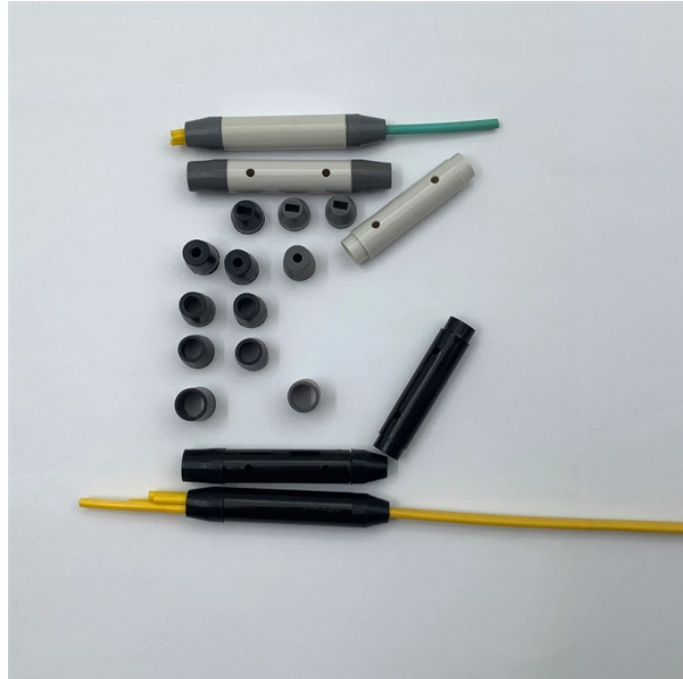

Dual power distribution box for wind turbines

Dual power distribution box for wind turbines

Missouri Wind and Solar busbar combiner box for multiple wind turbine or solar panel connections. Contains two 4 inch busbars with lugs on each - holds up to #2 AWG wire.

Double your Wind Power with this Dual Wind Turbine Controller box. Looking to increase your recharge capacity via wind? The Nature's Generator dual wind turbine controller box allows you to daisy-chain ...

If you are looking to increase your recharge capacity via wind, The Nature's Generator Dual Wind Turbine Controller Box allows you to daisy-chain two Nature's Generator Wind Turbines to increase ...

Boost your energy recharge with the Nature's Generator dual wind turbine controller box. This device lets you connect two Nature's Generator Wind Turbines in series, effectively doubling your hourly ...

The Nature's Generator Dual Wind Turbine Controller Box expands your wind energy input by enabling a daisy-chain connection for two turbines, designed for Nature's Generator users who want more ...

The Nature's Generator Dual Wind Turbine Controller Box allows you to expand wind-powered charging by safely connecting and managing two wind turbines within a single system.