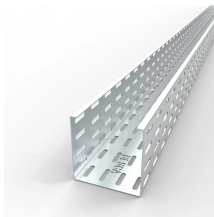

Compact width to optimize data center space. 42U height to easily roll through doorways. Includes: Baying hardware, Key (s), Keyed-alike doors and side ...

ER8222 is perfect for converged & hyperconverged IT with its 800mm width, ventilated doors with 81% perforation and load ratings - static 1200kg & dynamic 600kg. This rack model design provides ...