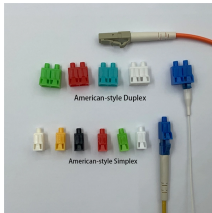

Fiberlink provides fiber optic splice box products for FTTH solution, including fiber terminal box, fiber splice enclosure, optical distribution box.

Our fiber optic splice boxes provide reliable enclosures for fusion splicing in FTTH/FTTB and campus networks. Designed for wall- or pole-mount deployment, each box houses splice trays, protects fiber ...

With their compact and uniform design, the splice boxes for both the DIN rail and 19" mounting provide ample interior space for the secure connection of fiber optics.

The ribbon splice configuration utilizes the base of the enclosure as the splice tray; maximizing technician access to the splicing area and providing the full enclosure footprint for ribbon routing and ...

Discover our selection of Fiber Splice Closures. Our product experts are here to assist you. Get in touch with our team now.

AFL offers robust fiber optic splice closures—including Apex® high-density and LightGuard® weathertight and sealed models—for above-ground, aerial, and buried applications. Secure splicing ...