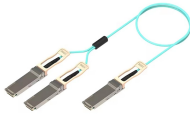

The meaning of DUAL is denoting reference to two.
How to use dual in a sentence.