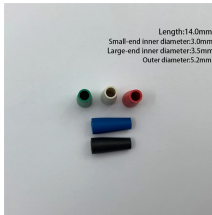

Dual Electronics products for Car, Marine, and Home offer entertainment, connectivity, and safety both at home and on the go. Sound Travels.