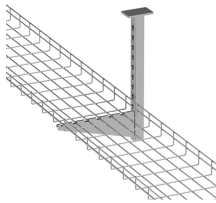

In this blog, we're going to take a closer look at the Core Alignment Fusion Splicer, the most accurate and advanced splicer in the industry. We'll dive into the specifics of how it works, where it's used, and ...