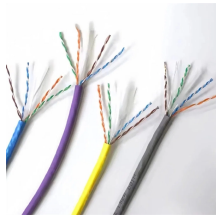

Our comprehensive collection provides you with clear instructions on how to get the most out of your current turntable, as well as valuable information on the care and maintenance of older Dual models.

Confused about fiber optic pigtailed—which connector type, which polish, fusion or mechanical splice? Our guide covers LC vs SC, APC vs UPC, splicing methods, and real-world use ...

Dual: Directed by Riley Stearns. With Karen Gillan, Aaron Paul, Beulah Koale, Theo James. A woman opts for a cloning procedure after she receives a terminal diagnosis but when she recovers her ...