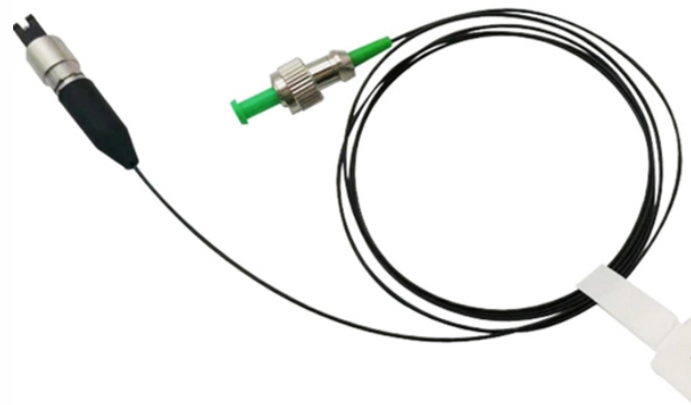

Dual-core butterfly optical cable splicing

Overview

Fusion splicing is a popular method of connecting butterfly-shaped optical fiber cables. It involves welding two fiber cables together using. Fiber optic cable splicing involves joining two fiber optic cables together. 1dB loss that will last the life of the cable plant. The utility model provides a double-core butterfly-shaped optical cable fusion splicing and branching protector, relates to a protector of branching a double-core butterfly-shaped optical cable by using heat melting in the communication industry, and belongs to the field of optical communication. In this blog, we're going to take a closer look at the Core Alignment Fusion Splicer, the most accurate and advanced splicer in the industry. We'll dive into the specifics of how it works, where it's used, and why it's the preferred tool for high-performance fiber connections.

Dual-core butterfly optical cable splicing

Dual is a 2022 American satirical science fiction thriller film written, directed, and produced by Riley Stearns. It stars Karen Gillan, Beulah Koale, Theo James, and Aaron Paul.

While this guide provides a solid overview of fiber optic cable splicing, the successful execution of these methods requires extensive training, hands-on experience, and a significant ...

In this blog, we're going to take a closer look at the Core Alignment Fusion Splicer, the most accurate and advanced splicer in the industry. We'll dive into the specifics of how it works, where it's used, and ...