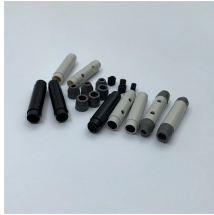

Drop cable is an optical fiber

Drop cable is an optical fiber

Optical fiber drop cable, often referred to as FTTH (Fiber to the Home) cable, is the last segment in the fiber optic network, which connects the user's home/building terminal to the backbone ...

Fiber drop cable consist of one or more optical fibers encased in a protective layer consisting of a buffer tube or loose tube, strength members, and an outer jacket.

Fiber drop cable is the basic fiber optic cable that is used to connect the terminal of a distribution cable to a customer's premises, supporting signal transmission from outdoor to indoor.

Learn what fiber optic drop cable is, its main types, structures, and FTTH applications. Compare indoor, outdoor, flat, and aerial drop cables for your project.

Drop cable are engineered for flexibility and ease of installation, featuring a slim profile with 1-4 optical fiber (occasionally up to 12 for specialized needs).

Fiber optic drop cables are the critical link between the main fiber optic network and individual buildings or residences. They deliver the high bandwidth and low latency advantages of ...

What is drop cable? The introduction of fiber optic drop cable is critical to FTTH networks. It constitutes the optical cable line between the user access point and the user...