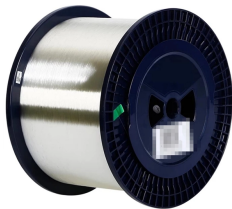

Trade Partners can order free finish kits & discounted outlet samples. Step by step instructions to install your project. Get access to exclusive benefits when you sign up.

Prices, Promotions, styles, and availability may vary. Our local stores do not honor online pricing. Prices and availability of products and services are subject to change without notice.