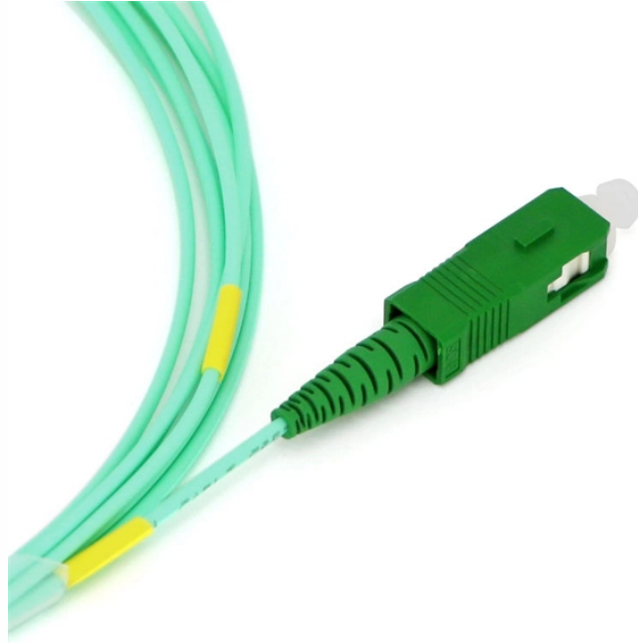

Drawer-type electrical distribution box special offer price

Drawer-type electrical distribution box special offer price

Choose from our selection of power distribution boxes in a wide range of styles and sizes. Same and Next Day Delivery.

Explore a wide range of our Electric Power Distribution Box selection. Find top brands, exclusive offers, and unbeatable prices on eBay. Shop now for fast shipping and easy returns!

Browse power distribution boxes with circuit breaker protection and multiple outlet configurations. Shop durable solutions for construction and emergency use.