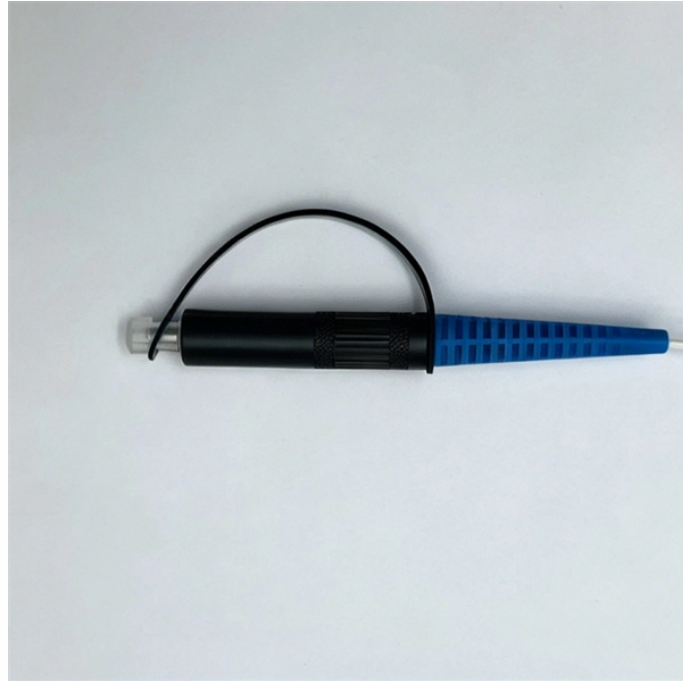

Doumen Stainless Steel Cable Tray Factory

Doumen Stainless Steel Cable Tray Factory

This cable tray system incorporates slot patterns, enabling efficient equipment placement and convenient access for cable ties and other fixtures. It is offered in 50 and 100 mm heights, with the ...

Snake Tray has been designing and manufacturing cable trays (cable management systems), power distribution and enclosures since 1996! Our goal is to provide our customers with cost-effective ...

Custom manufacturer of cabletrays made from aluminum, fiberglass reinforced plastic (FRP), galvanized and stainless steel materials. Suitable for supporting insulated electrical cables.

Discover Marlin Steel's wire mesh cable trays for data centers and other mission-critical applications, including materials used and our competitive advantages.

SFSP manufactures a wide range of products capable of providing the characteristics which respond to the proposed application, along with quality of assembly, speed of installation, and cost-saving cable ...