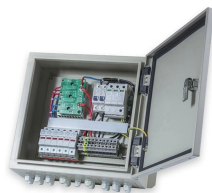

SFSP manufactures a wide range of products capable of providing the characteristics which respond to the proposed application, along with quality of assembly, speed of installation, and cost-saving cable ...