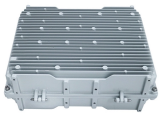

American Distribution Boxes are made of high-density polyethylene for years of dependable use. They are non-corrosive, strong, and lightweight for easy handling. Inlet and outlet elevations are positioned ...

The Vertiv™ NetSure™ External Distribution Box (EDB) offers both DC distribution and fiber distribution in a single convenient enclosure to meet your macro base station needs at 5G cell sites.

We manufacture and stock Distributions Boxes in various sizes from 3 outlets to 14 outlets: